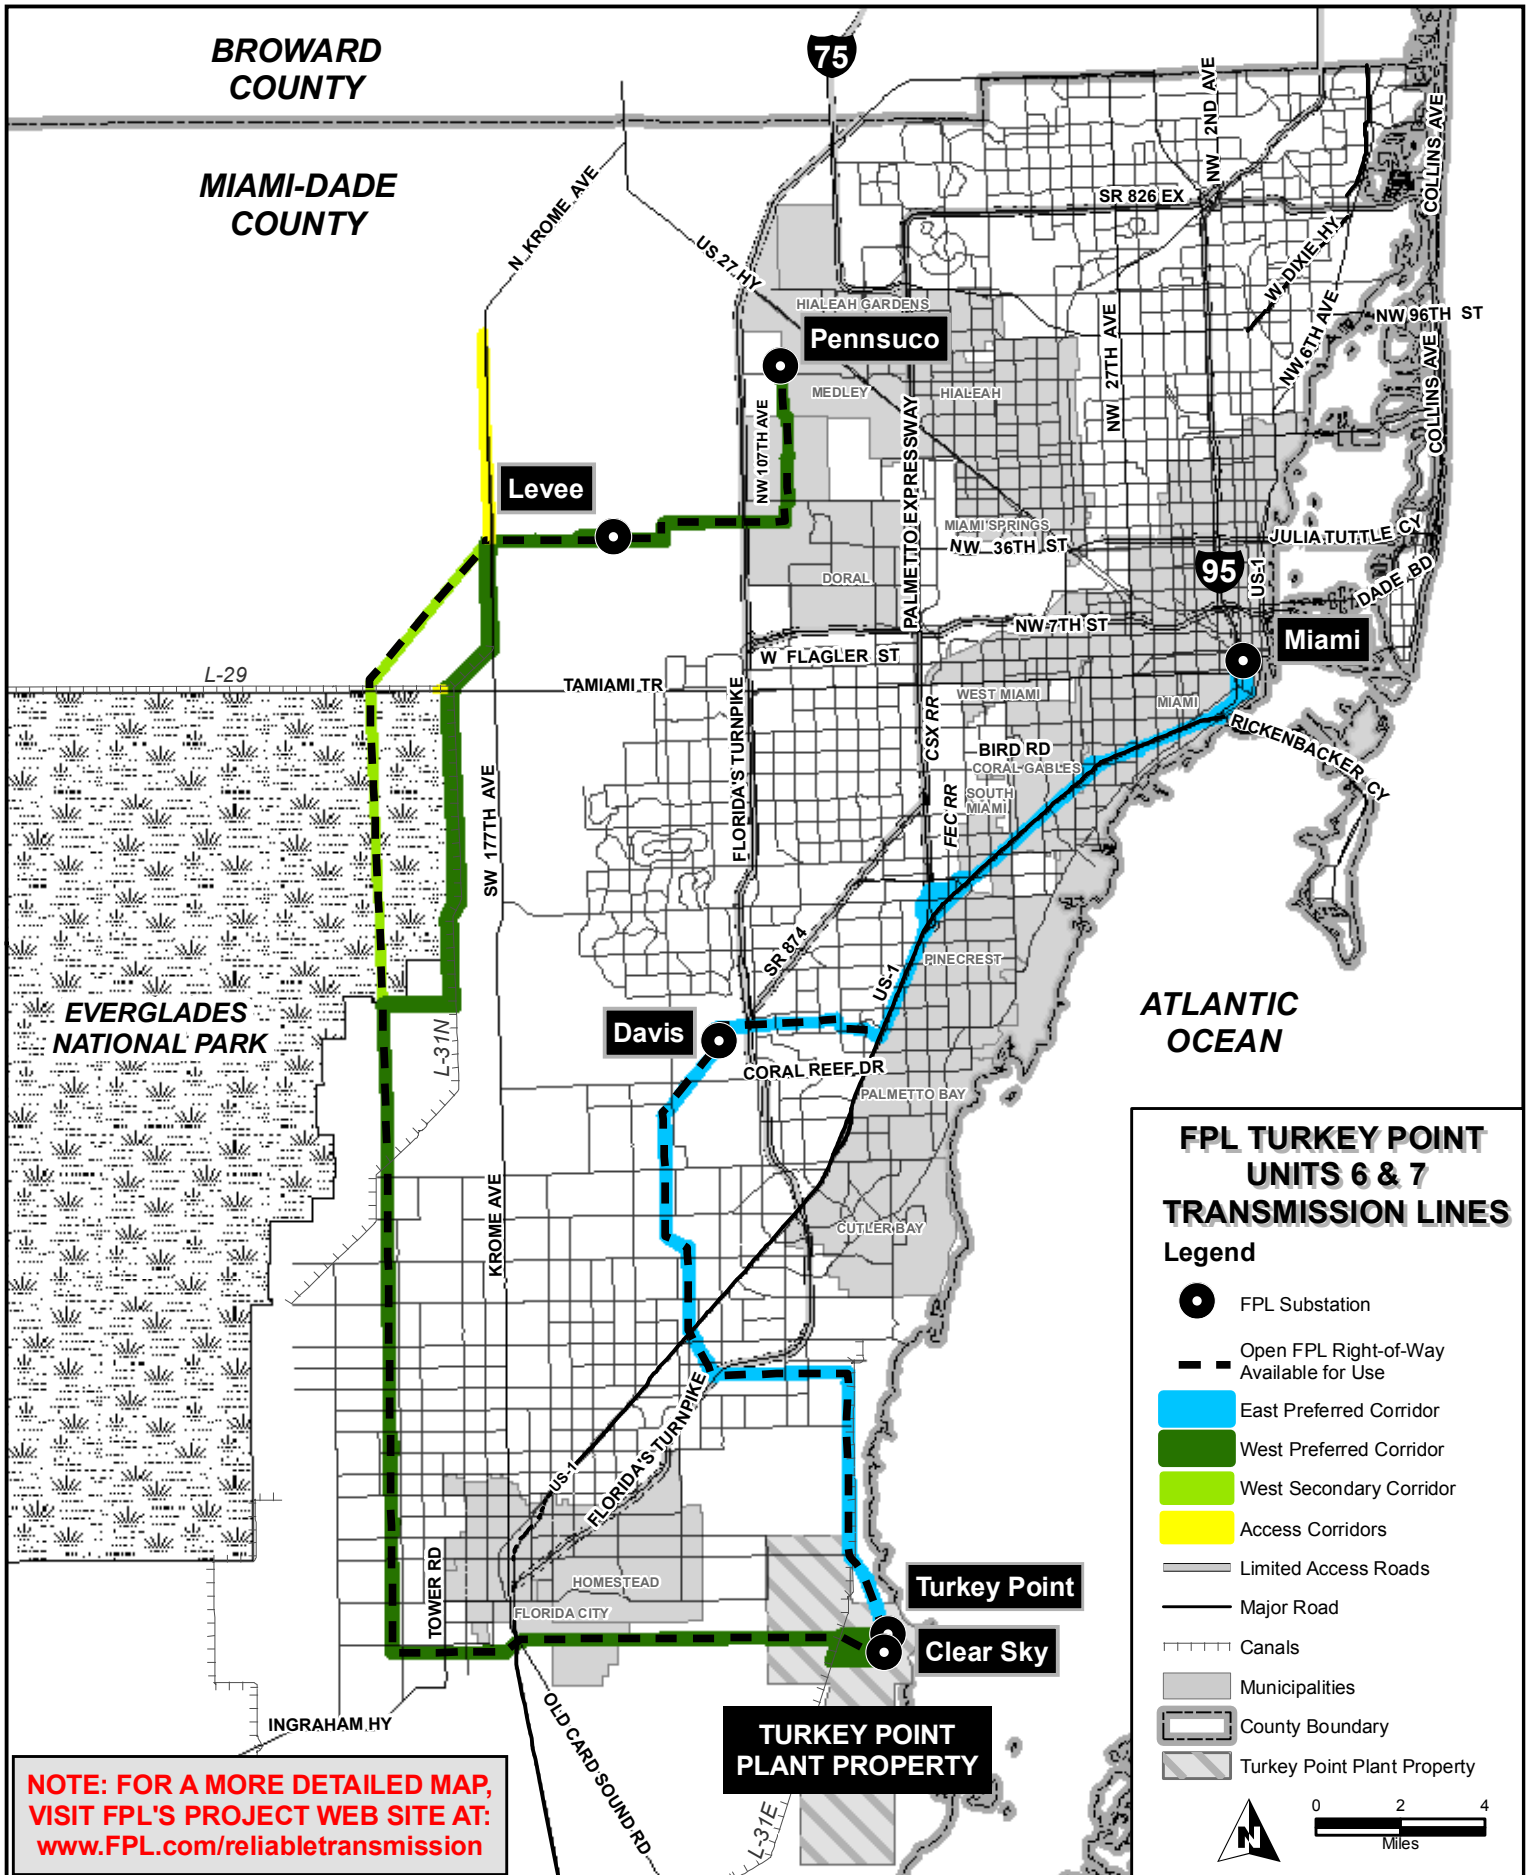

FPL'S PREFERRED CORRIDORS

ATLANTIC OCEAN

FPL TURKEY POINT UNITS 6 & 7 TRANSMISSION LINES

Legend

- FPL Substation
- Open FPL Right-of-Way Available for Use
- East Preferred Corridor
- West Preferred Corridor
- West Secondary Corridor
- Access Corridors
- Limited Access Roads
- Major Road
- Canals
- Municipalities
- County Boundary
- Turkey Point Plant Property

NOTE: FOR A MORE DETAILED MAP, VISIT FPL'S PROJECT WEB SITE AT: www.FPL.com/reliabletransmission